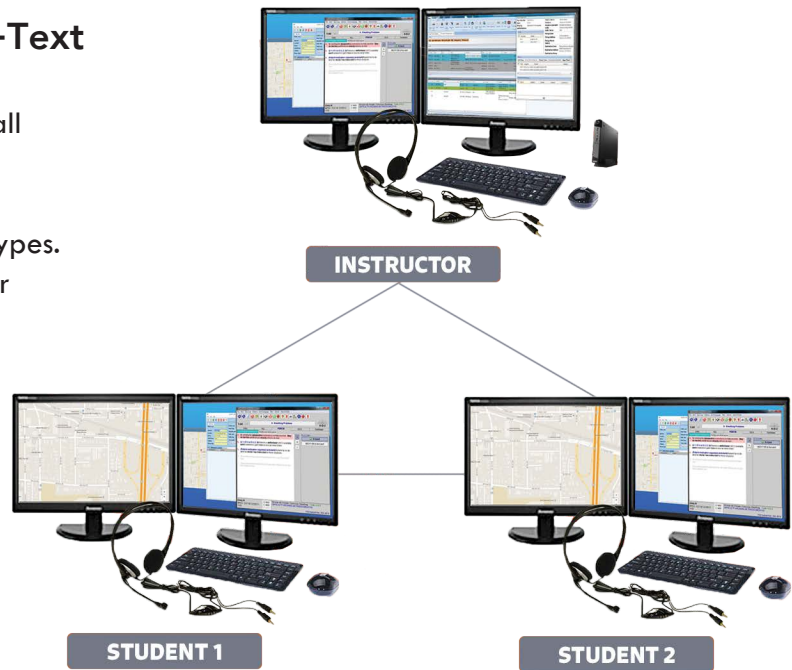

9-1-1 REALITY SIMULATOR

MULTI TASKING CALL TAKING AND RADIO DISPATCH

9-1-1 Reality PLUS Advanced Features Mapping +Text

Wireless, table top, portable turn key call taking and radio dispatch simulator.

Customized - your addressing and call types. Full video tutorials and online training for trainers. Train the Trainer anytime.

Call For a Quote 253.435.0911
support@911trainer.com

Each station comes loaded with selected training products below to enhance your agency training.

Call today for a personal tour about using simulation to improve retention, skills and trainee confidence for 'floor ready'.